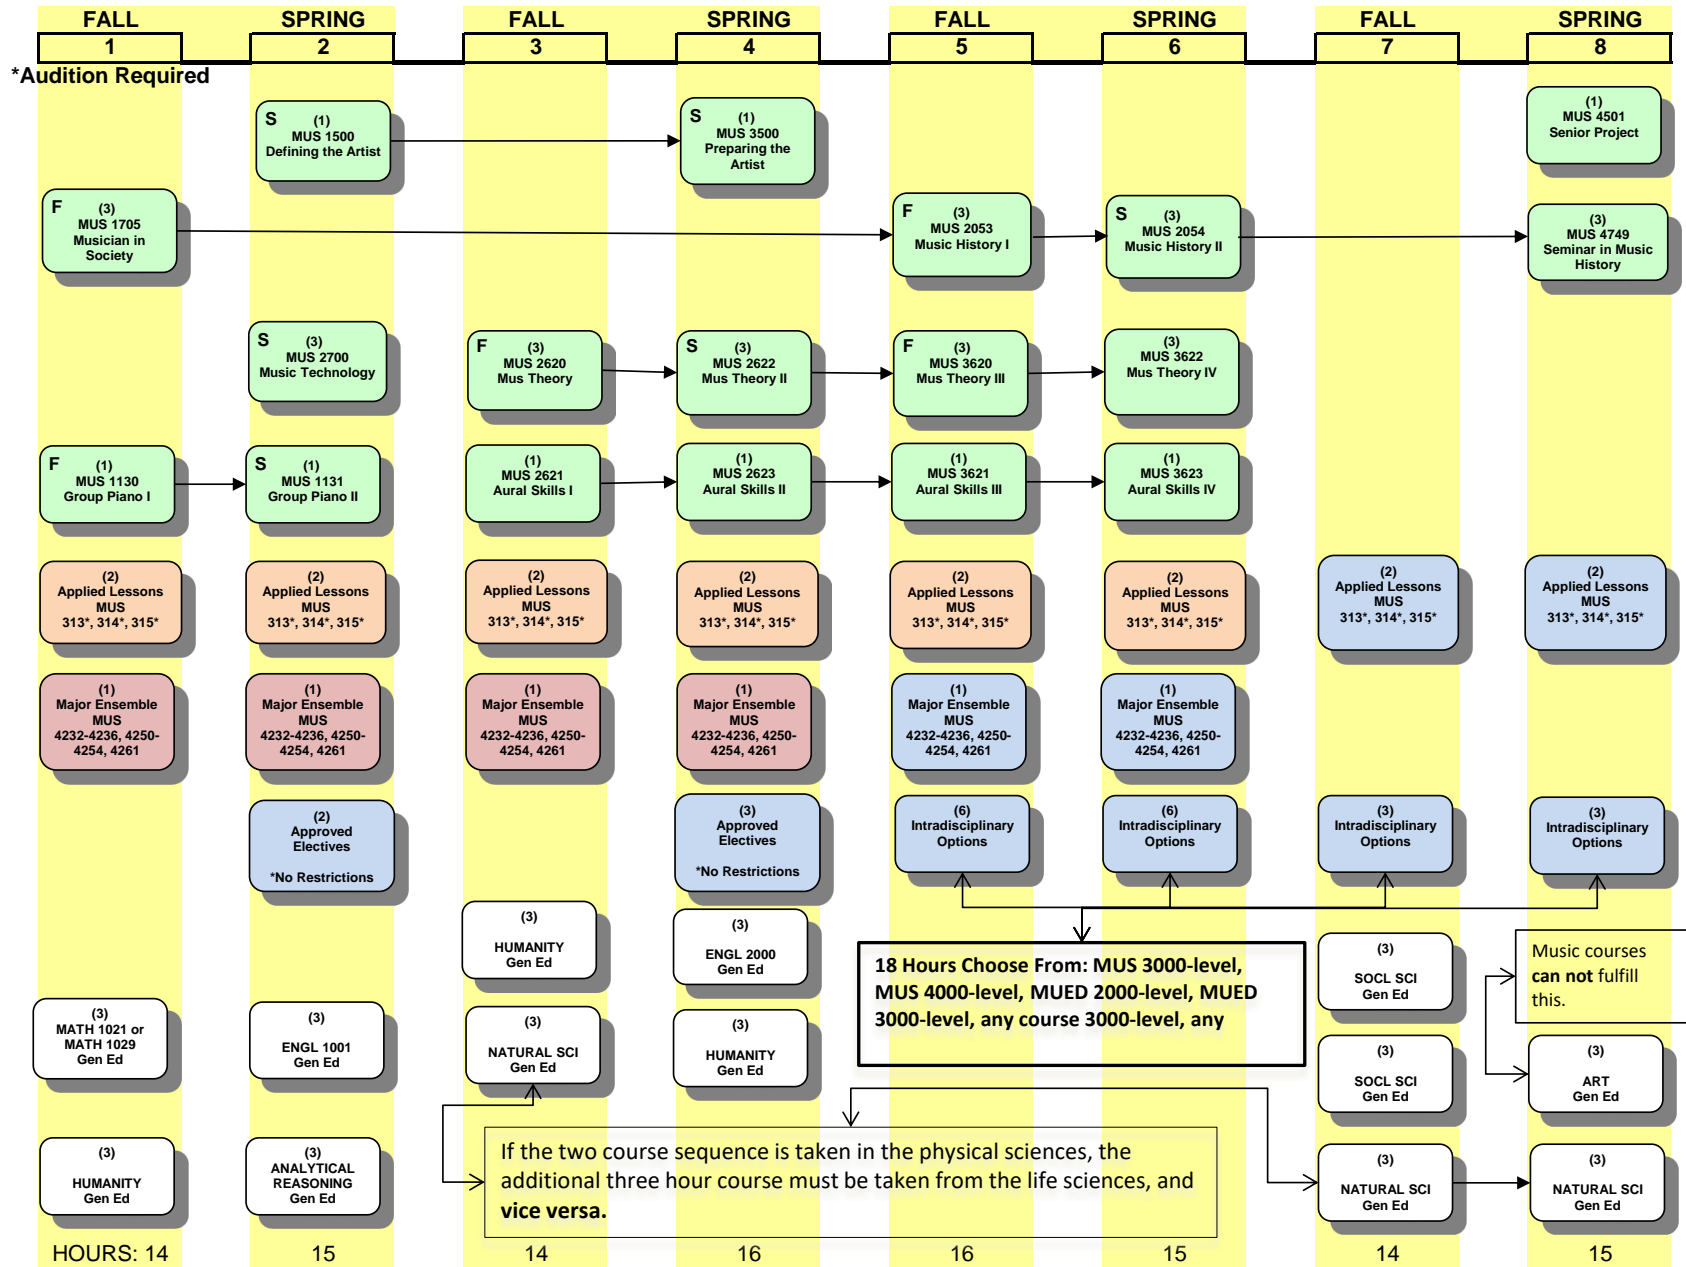

BA MUSIC INTRADISCIPLINARY MUSIC

Flowchart Legend
 F Course taught in fall only
 S Course taught in spring only
 → Credit required